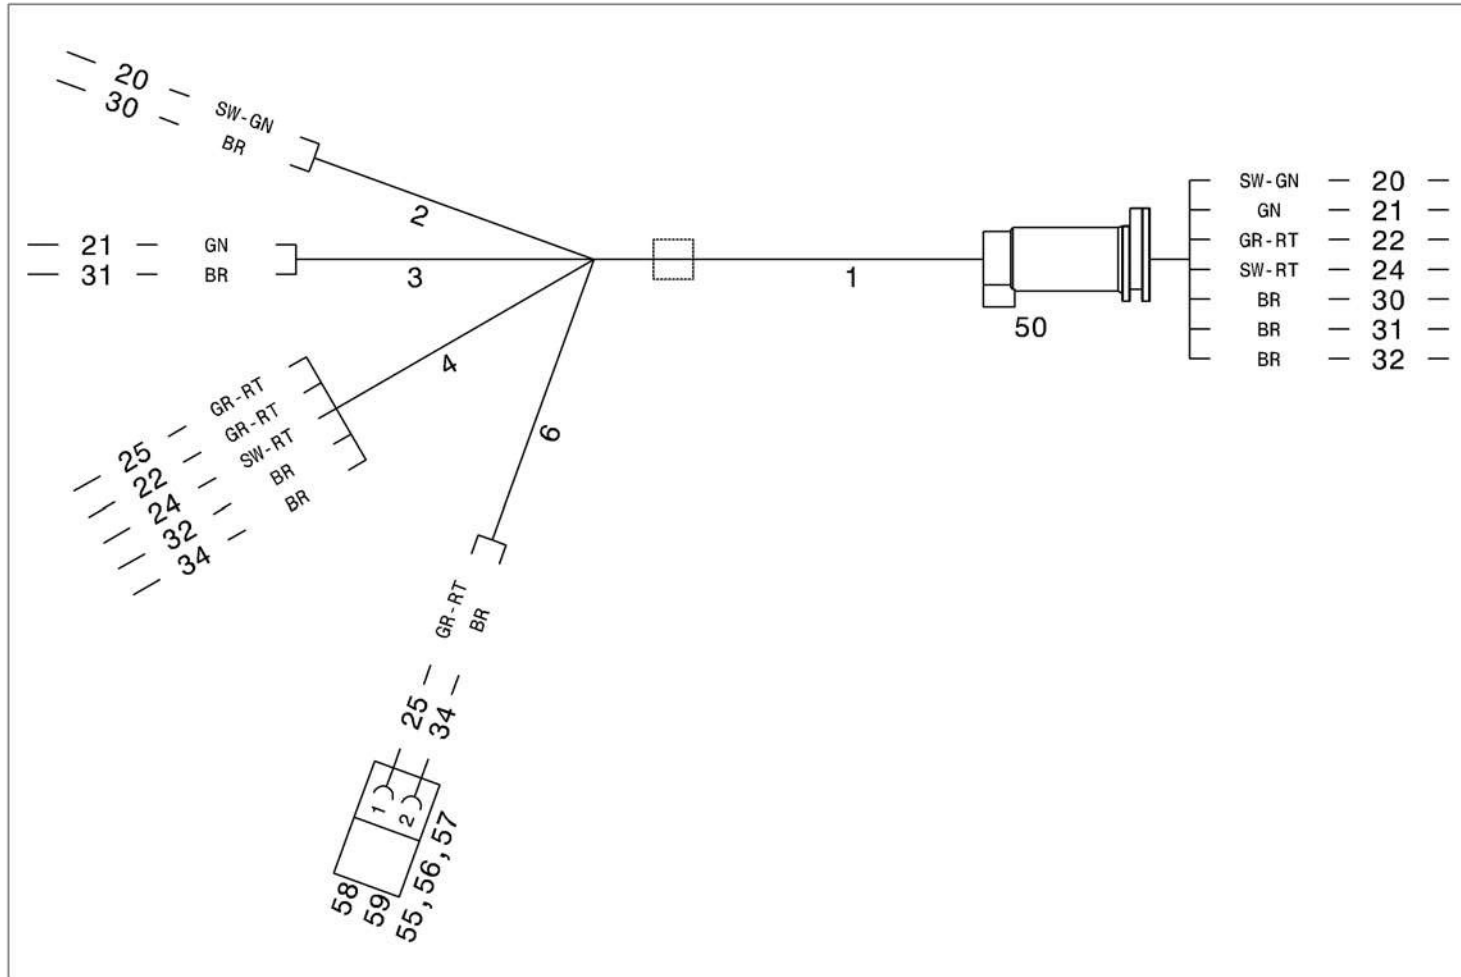

CABLE HARNESS  
 KABELBAUM  
 FAISCEAU DE CABLES

from No / up to No

Figure  
 Bild 99707797209  
 Figure

**TADANO**  
 1700-68

900